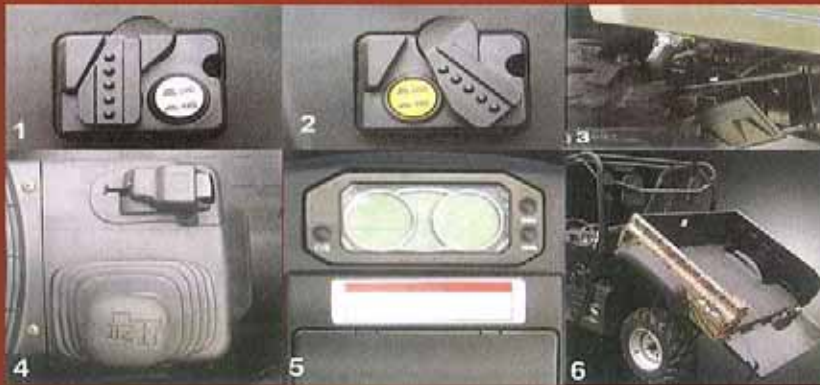

Safari 500/700 Side by Side

available colors: blue, red, black, silver, green, dark camo, realtree camo

Technical Details

Model	Safari-500cc	Safari-700cc
Engine	4-Stroke, Single Cylinder	
Type	Liquid Cooled	
Bore x Stroke	84.5mmx84mm	102mmx84mm
Compression Ratio	9.4:1	9.2:1
Carburetion	PD33J-A	PD42J
Displacement	471 cc	686 cc
Driveline	Shaft Drive 2WD/4Wd	
Horse Power	22.8 HP	33 HP
Starter	Electronic Ignition	
Transmission	Automatic CVT with L-H-N-R-P	

Features

1. 2WD and 4WD with the simple push a button.
2. 4WD and differential lock prevent getting stuck on difficult terrain.
3. Fully independent suspension with double wishbones on front and rear wheels.
4. Shift lever with L,H,N and R gates for ideal transmission operation.
5. Multifunctional LCD display with speedometer, odometer, tripometer and clock.
6. Heavy-duty dump bed with carrying capacity of 330 lbs.
7. Warranty - Six months limited Warranty

Chassis	
Suspension/Front	Independent Double A-Arm
Suspension/Rear	Independent Double A-Arm
Brakes/Front	Disc
Brakes/Rear	Disc
Tires/Front	25 x 8-12
Tires/Rear	25 x 10-12

Dimensions	
Length	117.4"
Width	56.9"
Height	71.8"
Seat Height	30.8"
Ground Clearance	9.6"
Wheelbase	73.7"
Dry Weight	1146.2 lbs
Fuel Capacity	7.6 Gallons