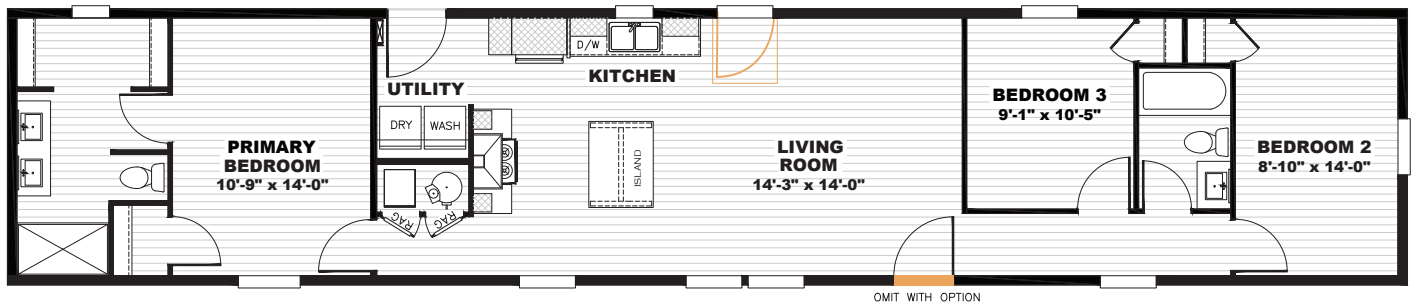

## Sweet Caroline

TEM16763BH23 | 3 beds | 2 baths | 1,140 sq. ft.

View This Plan Online

 Alternate Layout: Optional Door Location

- Full Drywall Throughout
- DuraCraft® Cabinets
- Frigidaire® Stainless Steel Appliance Package
- Craftsman Style Front Door
- Ecobee® Smart Thermostat
- Carrier® Furnace